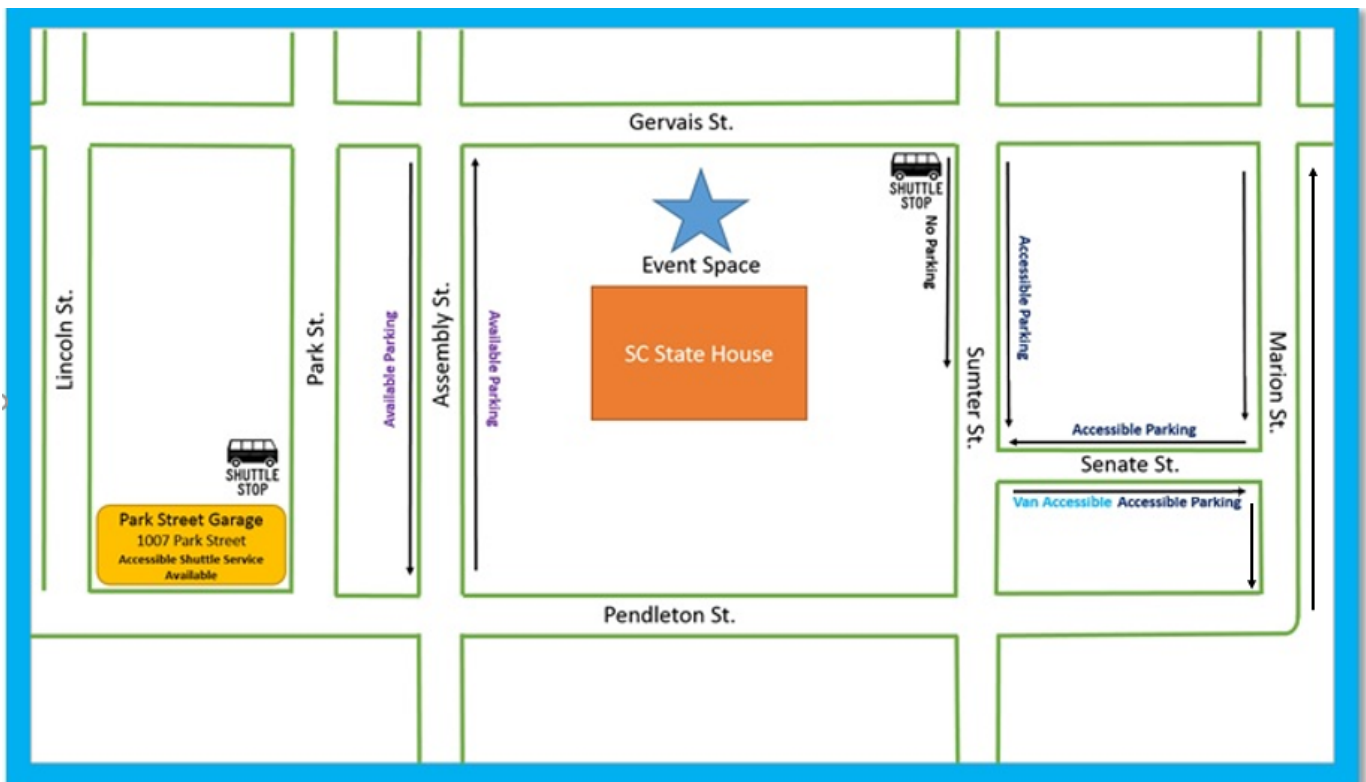

ADVOCACY DAY
FOR ACCESS & INDEPENDENCE

EVENT PARKING DETAILS

We have 220 parking spaces reserved for the event, thanks to the City of Columbia Office of Parking Services. **These areas require the attached parking pass for free parking at bagged meters during the event.** The reserved parking areas are as follows:

From West to East:

- North and Southbound Assembly St. between Gervais and Pendleton (1100 & 1000 Assembly and Islands)- General event parking at bagged meters free with pass.
- Northbound Sumter St. (1100 & 1000 Sumter) - General event parking at bagged meters free with pass
- Senate St. Eastbound from Sumter St.(1300 Senate and Island) - Van Accessible parking at bagged meters free with pass.
- Senate St. Westbound from Marion St. (1000 Marion) - Accessible Parking free with parking pass
- North and Southbound Marion St. - General event parking at bagged meters free with pass

PARKING PASS

BAGGED METERS near
state house grounds
April 13, 2022

For garage parking, you may enter from either Park Street or Pendleton Street. Please place pass on the front dash of your vehicle before entering the garage, grab a ticket, and present this pass to parking attendant when you leave.
For meter parking, park at any bagged meter with this pass on your dashboard.